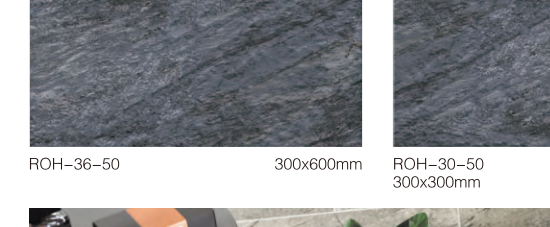

哈瓦娜 HAWANA

酷部落 COOL BLOG

峡谷 CANYON

若谷 ROH

廈門三榮陶瓷開發有限公司
XIAMEN SANWON CERAMIC LTD.
地址:福建省廈門市翔安區內厝
Add: Neicuo XiangAn Xiamen China E-mail:sale@sanwon.net
Homepage:www.sanwon.net

戶外精品
Outdoor Selections

維拉吉 VILLAGE

維也納 VIENNA