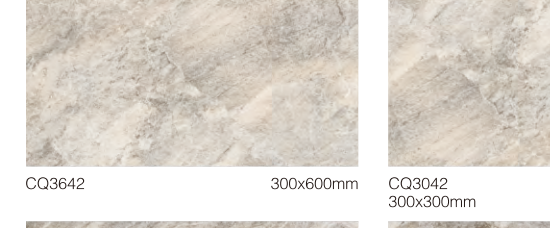

哈瓦娜 HAWANA

酷部落 COOL BLOG

峡谷 CANYON

若谷 ROH

廈門三榮陶瓷開發有限公司
XIAMEN SANWON CERAMIC LTD.
地址:福建省廈門市翔安區內厝
Add: Neicuo XiangAn Xiamen China E-mail:sale@sanwon.net
Homepage:www.sanwon.net

戶外精品
Outdoor Selections

維拉吉 VILLAGE

維也納 VIENNA