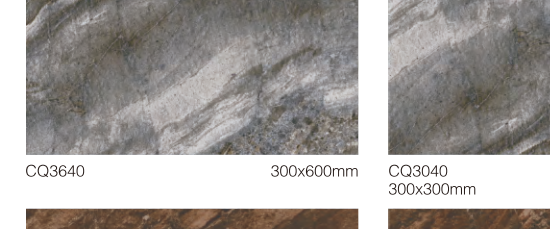

哈瓦娜 HAWANA

酷部落 COOL BLOG

峡谷 CANYON

若谷 ROH

廈門三榮陶瓷開發有限公司
XIAMEN SANWON CERAMIC LTD.
地址:福建省廈門市翔安區內厝
Add: Neicuo XiangAn Xiamen China E-mail:sale@sanwon.net
Homepage:www.sanwon.net

戶外精品
Outdoor Selections

維拉吉 VILLAGE

維也納 VIENNA