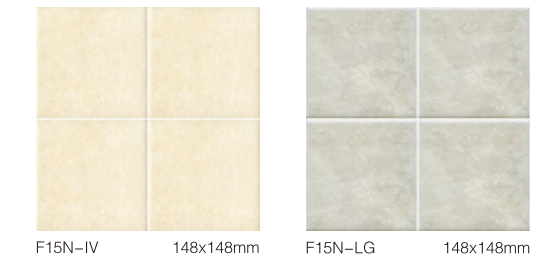

維拉吉 VILLAGE

維也納 VIENNA

彩雕
GLAZED WALLS

石雕
GLAZED WALLS

仿古
HOMOGENEOUS

龙岩
ANCIENT

风化石
BRICK