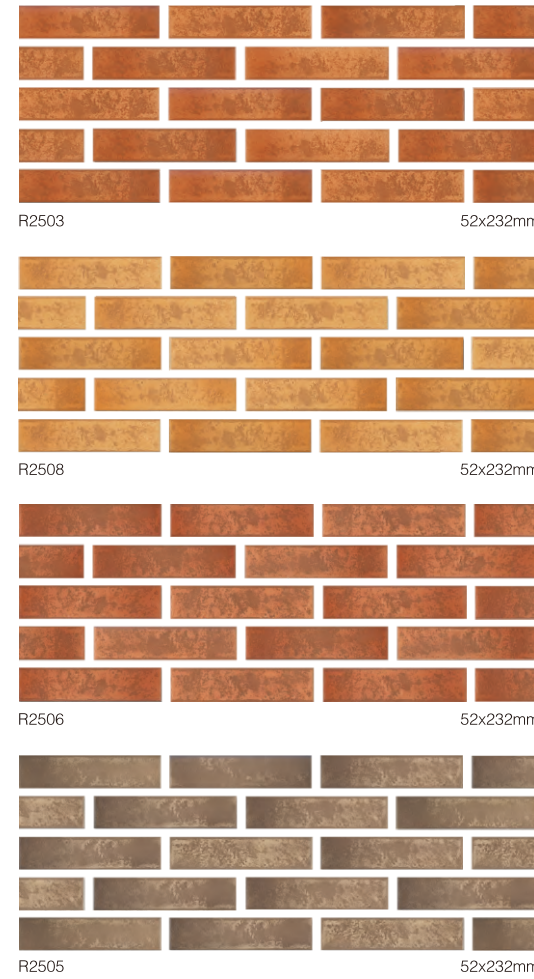

維拉吉 VILLAGE

維也納 VIENNA

彩雕
GLAZED WALLS

石雕
GLAZED WALLS

仿古
HOMOGENEOUS

龙岩
ANCIENT

风化石
BRICK