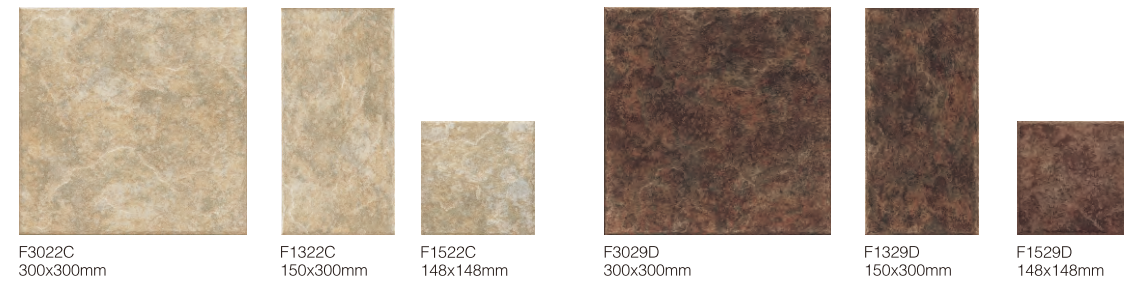

哈瓦娜 HAWANA

酷部落 COOL BLOG

峡谷 CANYON

若谷 ROH

廈門三榮陶瓷開發有限公司
XIAMEN SANWON CERAMIC LTD.
地址:福建省廈門市翔安區內厝
Add: Neicuo XiangAn Xiamen China E-mail:sale@sanwon.net
Homepage:www.sanwon.net

戶外精品
Outdoor Selections

維拉吉 VILLAGE

維也納 VIENNA