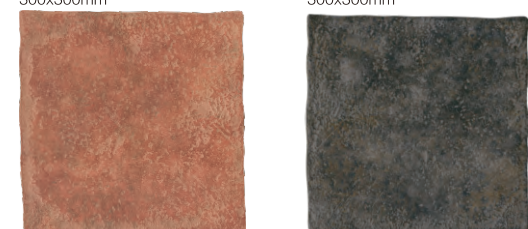

酷部落 COOL BLOG