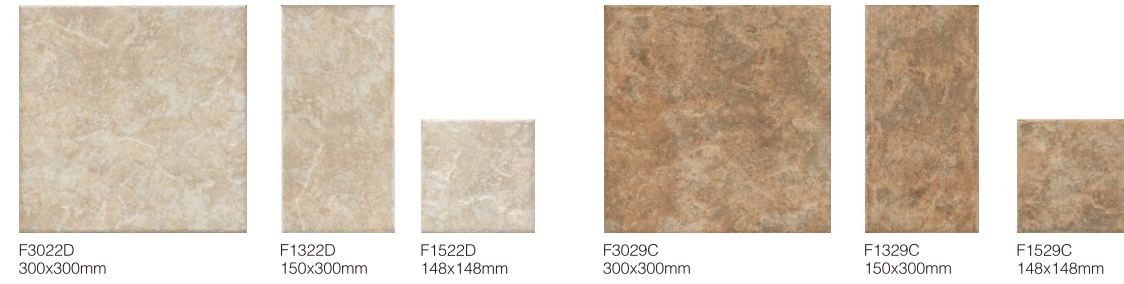

哈瓦娜 HAWANA

酷部落 COOL BLOG

峡谷 CANYON

若谷 ROH

廈門三榮陶瓷開發有限公司
XIAMEN SANWON CERAMIC LTD.
地址:福建省廈門市翔安區內厝
Add: Neicuo XiangAn Xiamen China E-mail:sale@sanwon.net
Homepage:www.sanwon.net

戶外精品
Outdoor Selections

維拉吉 VILLAGE

維也納 VIENNA