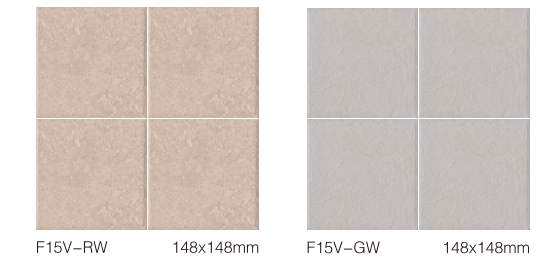

維拉吉 VILLAGE

維也納 VIENNA

彩雕
GLAZED WALLS

石雕
GLAZED WALLS

仿古
HOMOGENEOUS

龙岩
ANCIENT

风化石
BRICK