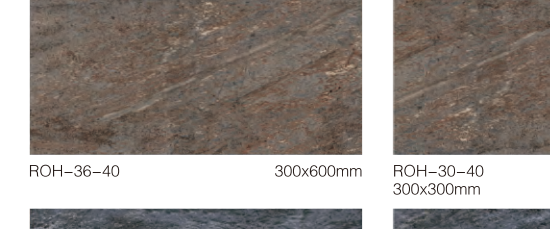

哈瓦娜 HAWANA

酷部落 COOL BLOG

峡谷 CANYON

若谷 ROH

廈門三榮陶瓷開發有限公司
XIAMEN SANWON CERAMIC LTD.
地址:福建省廈門市翔安區內厝
Add: Neicuo XiangAn Xiamen China E-mail:sale@sanwon.net
Homepage:www.sanwon.net

戶外精品
Outdoor Selections

維拉吉 VILLAGE

維也納 VIENNA