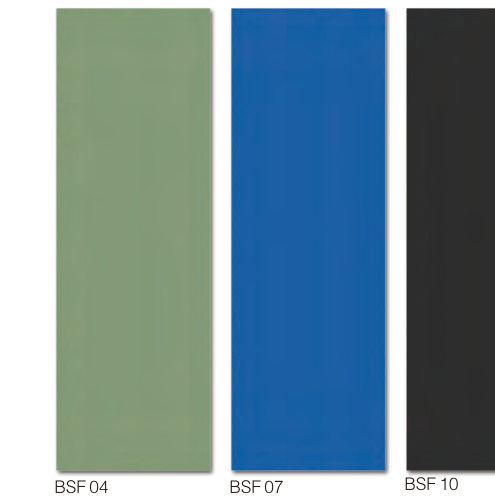

### 纯色(通体) / Pure Color (Full body)

BSF 15 BSF 28

BSF 25 BSF 19 BSF 29

BSF 04 BSF 07 BSF 10

### 纯色(釉面) / Solid Color (Glazed)

BSP 01 BSP 01B BSP 08A BSP 05C BSP 07A BSP 03A

BSP 05F BSP 05G BSP 05 BSP 07 BSP 09 BSP 25A

BSP 04 BSP 06 BSP 06A BSP 10A BSS 03 BSS 02