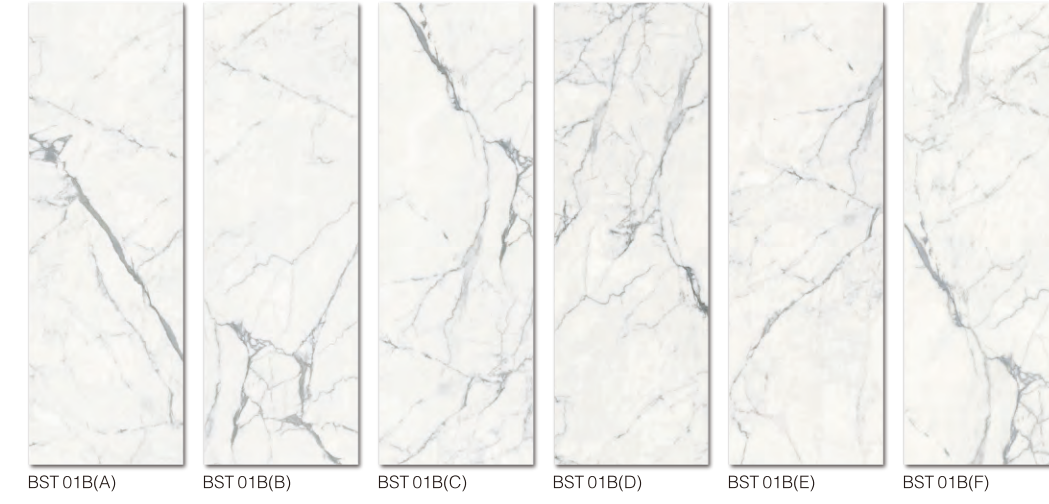

### 纯色(通体) / Pure Color (Full body)

BSF 15 BSF 28

BSF 25 BSF 19 BSF 29

BSF 04 BSF 07 BSF 10

### 纯色(釉面) / Solid Color (Glazed)

BSP 01 BSP 01B BSP 08A BSP 05C BSP 07A BSP 03A

BSP 05F BSP 05G BSP 05 BSP 07 BSP 09 BSP 25A

BSP 04 BSP 06 BSP 06A BSP 10A BSS 03 BSS 02

### 时尚系列 / Style Selections

BSS 03 BSS 02

理石系列 (一体六面) / Marble Veins (Six Patterns)

理石系列 (十连拼) / Marble Veins (Ten Consecutive Patterns)

理石系列 (四片拼) / Marble Veins (Four Consecutive Patterns)

理石系列(对拼) / Marble Veins (Mirror Symmetry)