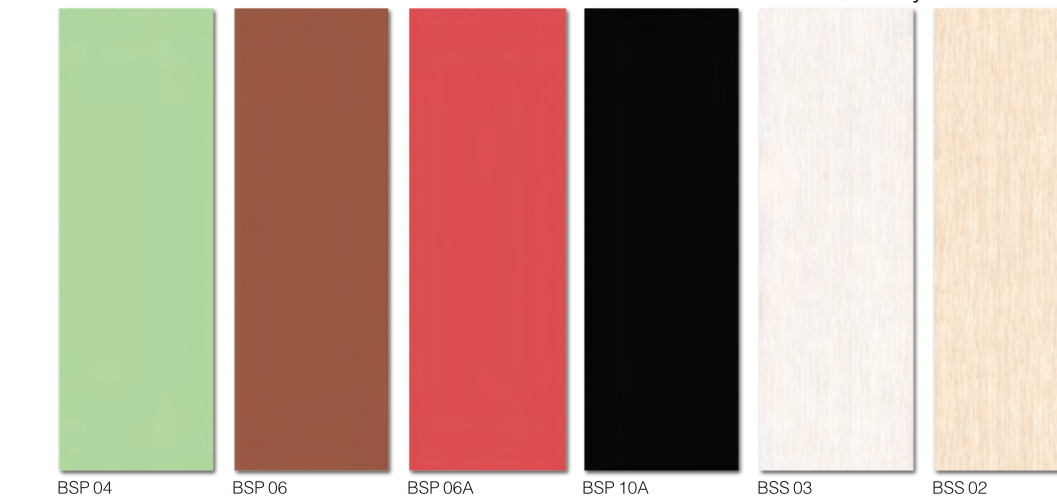

### 纯色(通体) / Pure Color (Full body)

BSF 15 BSF 28

BSF 25 BSF 19 BSF 29

BSF 04 BSF 07 BSF 10

### 纯色(釉面) / Solid Color (Glazed)

BSP 01 BSP 01B BSP 08A BSP 05C BSP 07A BSP 03A

BSP 05F BSP 05G BSP 05 BSP 07 BSP 09 BSP 25A

BSP 04 BSP 06 BSP 06A BSP 10A BSS 03 BSS 02