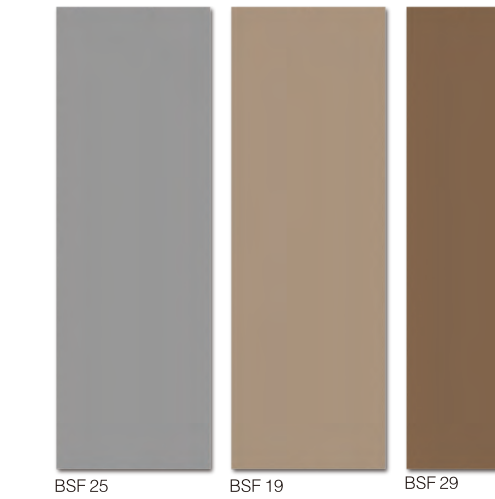

### 纯色(通体) / Pure Color (Full body)

BSF 15 BSF 28

BSF 25 BSF 19 BSF 29

BSF 04 BSF 07 BSF 10

### 纯色(釉面) / Solid Color (Glazed)

BSP 01 BSP 01B BSP 08A BSP 05C BSP 07A BSP 03A

BSP 05F BSP 05G BSP 05 BSP 07 BSP 09 BSP 25A

BSP 04 BSP 06 BSP 06A BSP 10A BSS 03 BSS 02