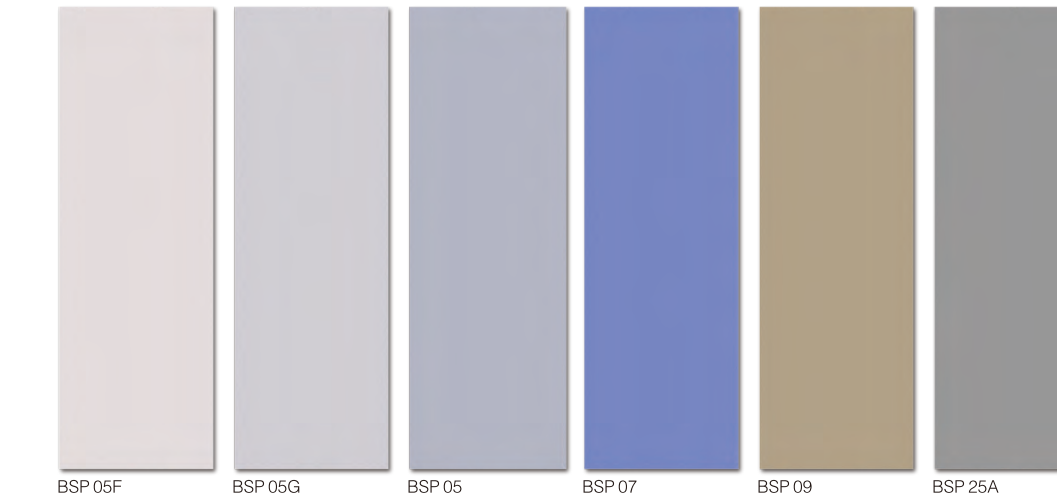

### 纯色(通体) / Pure Color (Full body)

BSF 15 BSF 28

BSF 25 BSF 19 BSF 29

BSF 04 BSF 07 BSF 10

### 纯色(釉面) / Solid Color (Glazed)

BSP 01 BSP 01B BSP 08A BSP 05C BSP 07A BSP 03A

BSP 05F BSP 05G BSP 05 BSP 07 BSP 09 BSP 25A

BSP 04 BSP 06 BSP 06A BSP 10A BSS 03 BSS 02

### 时尚系列 / Style Selections

BSS 03 BSS 02

理石系列 (一体六面) / Marble Veins (Six Patterns)

理石系列 (十连拼) / Marble Veins (Ten Consecutive Patterns)

理石系列 (四片拼) / Marble Veins (Four Consecutive Patterns)

理石系列(对拼) / Marble Veins (Mirror Symmetry)